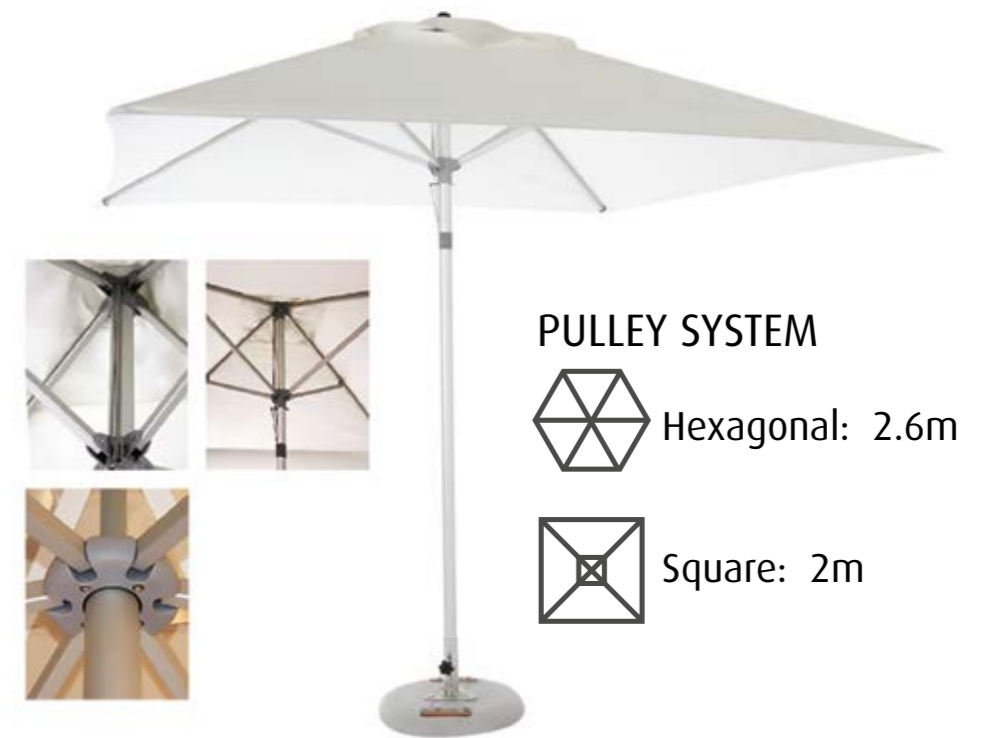

 Octagonal: 3m

SILVERLINE

PULLEY SYSTEM

 Octagonal: 3m

 Square: 3m

ALUMINIUM

PULLEY SYSTEM

 Hexagonal: 2.6m