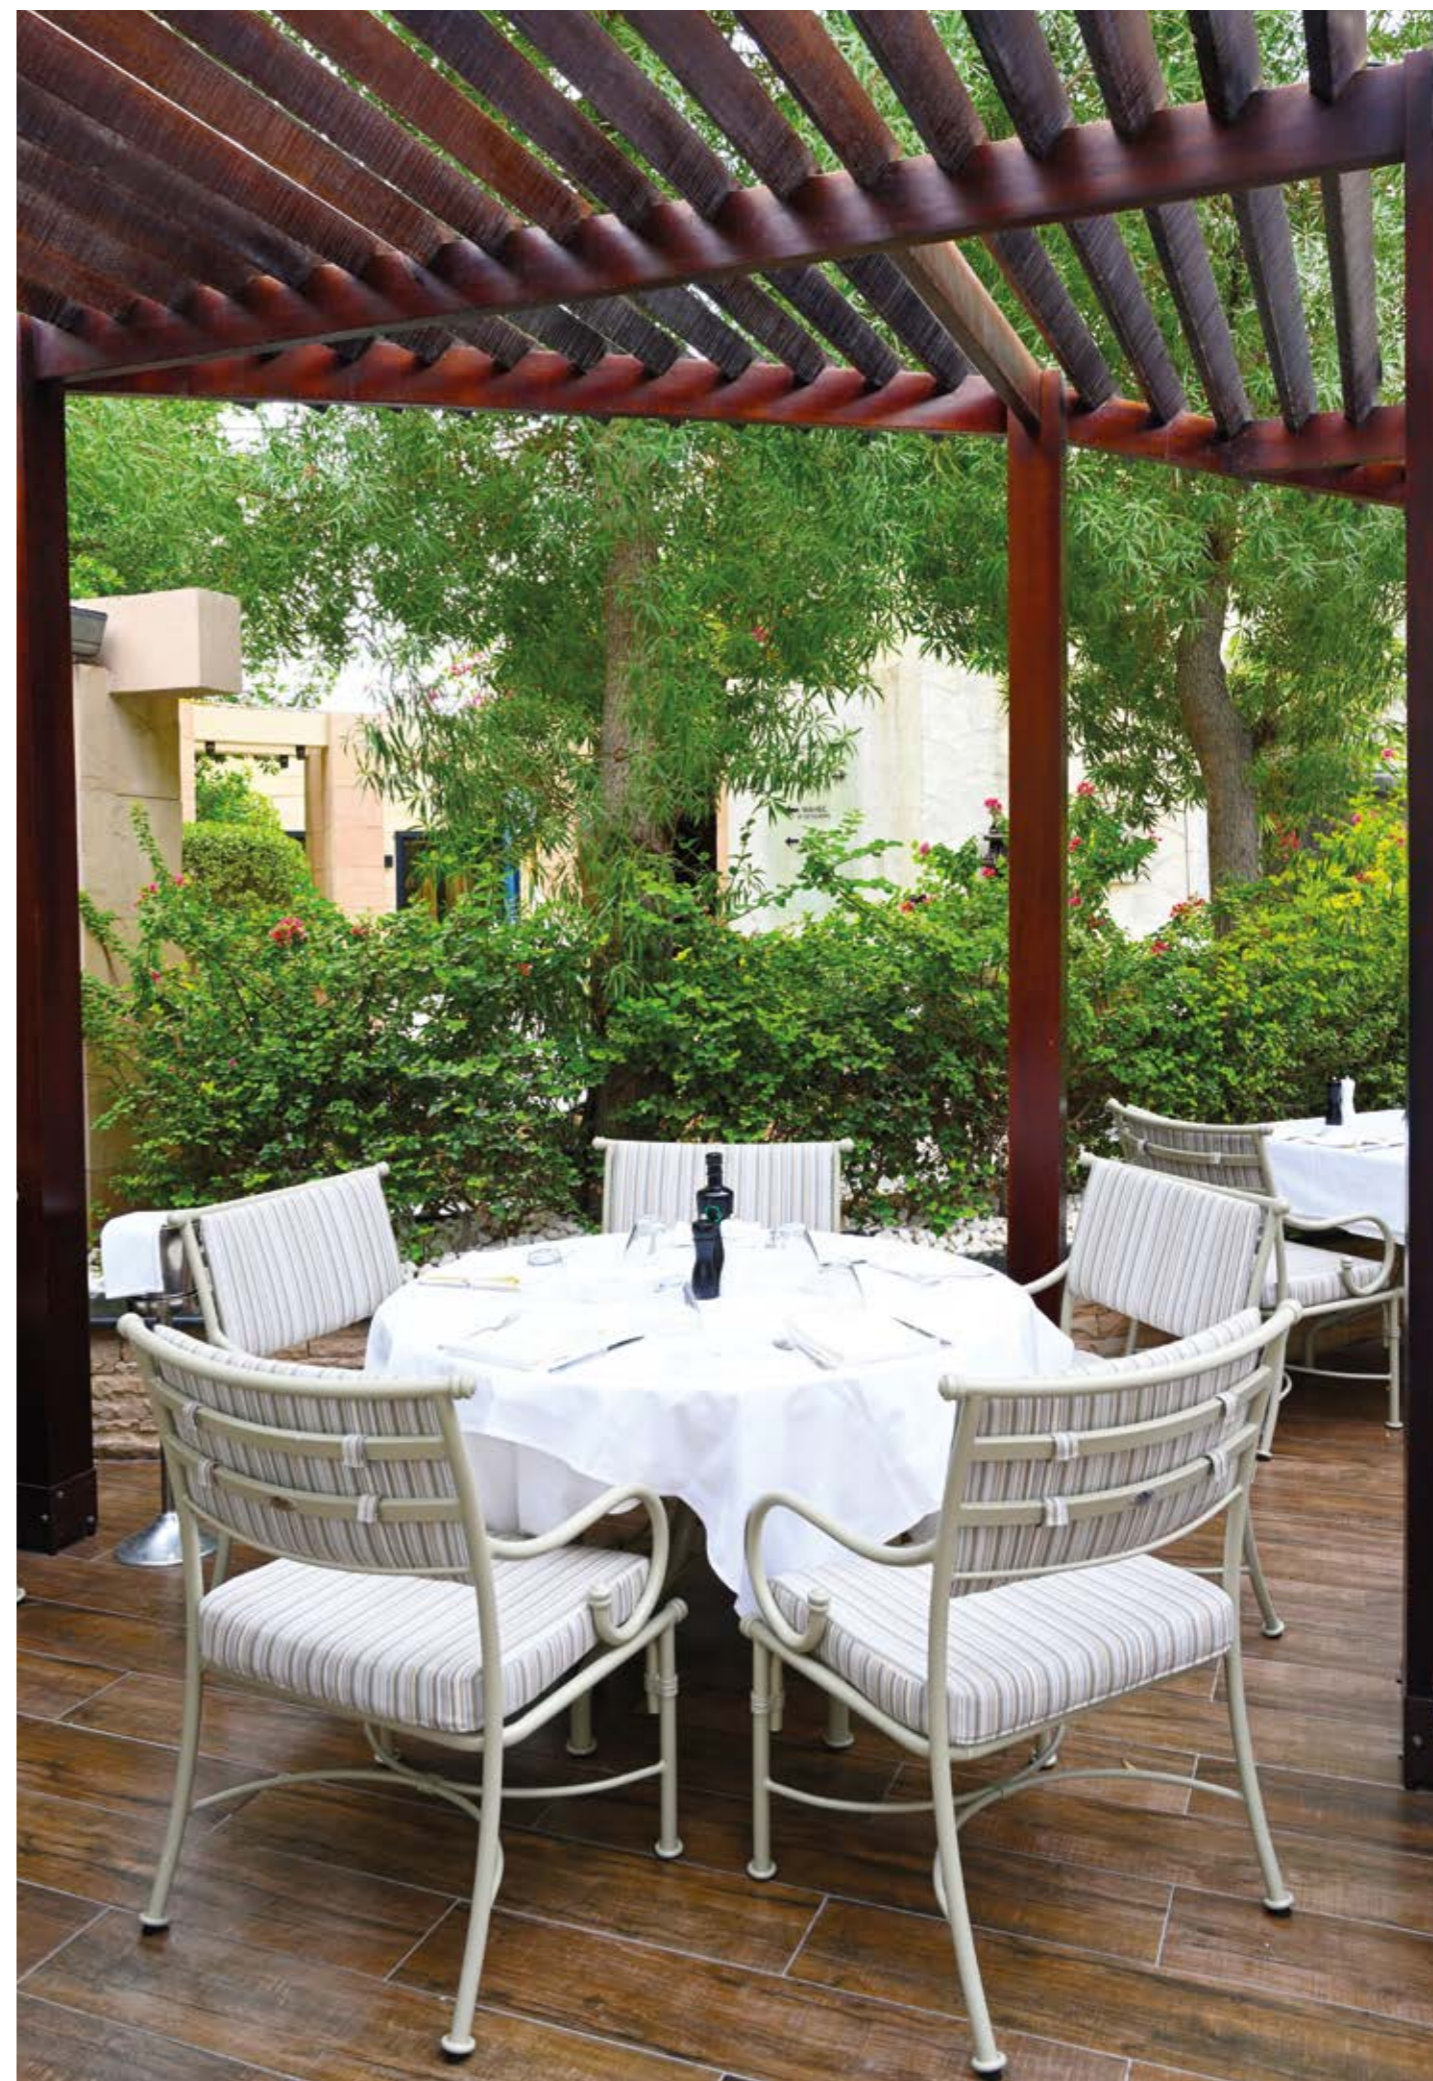

SANTA FE

ELEGANCE & AMBIENCE