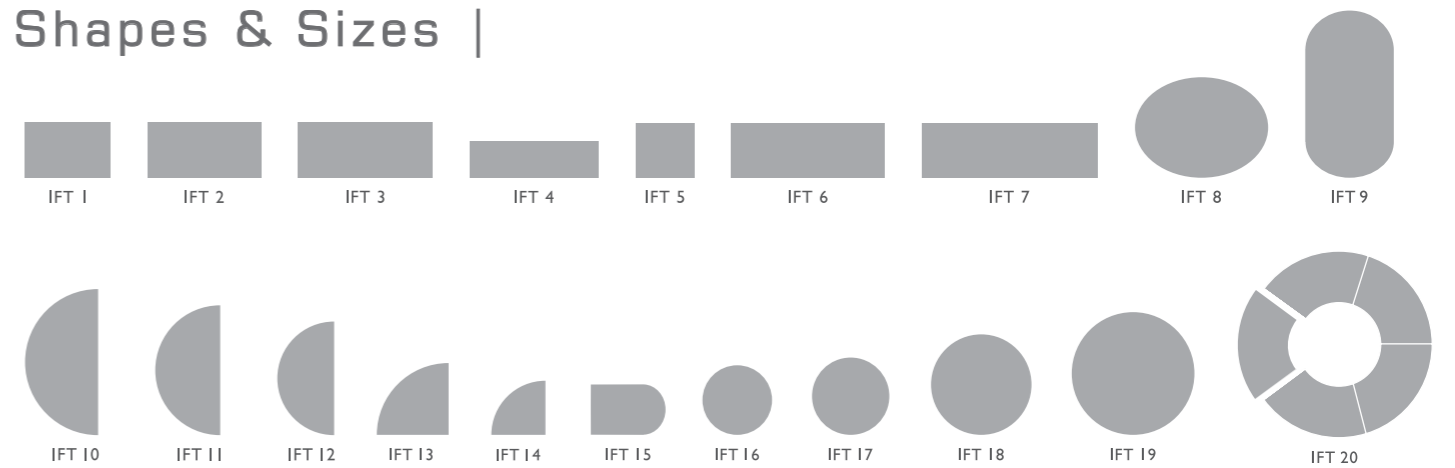

folding mechanism

locking lever

wheel adapter

height adapter

Shapes & Sizes |

Waldorf Astoria - Dubai

MODEL	TOP DIMENSIONS (cm)
IFT 1	122 x 76 rectangular
IFT 2	152 x 76 rectangular
IFT 3	183 x 76 rectangular
IFT 4	183 x 45 rectangular
IFT 5	76 x 76 square
IFT 6	210 x 76 rectangular
IFT 7	240 x 76 rectangular
IFT 8	183 x 152 oval
IFT 9	240 x 124 dubl-d
IFT 10	230 x 115 half round

MODEL	TOP DIMENSIONS (cm)
IFT 11	183 x 91 half round
IFT 12	152 x 76 half round
IFT 13	152 quarter round
IFT 14	76 quarter round
IFT 15	100 round end 76 wide
IFT 16	91 diameter
IFT 17	122 diameter
IFT 18	152 diameter
IFT 19	183 diameter
IFT 20	274 OD x 122 ID segment